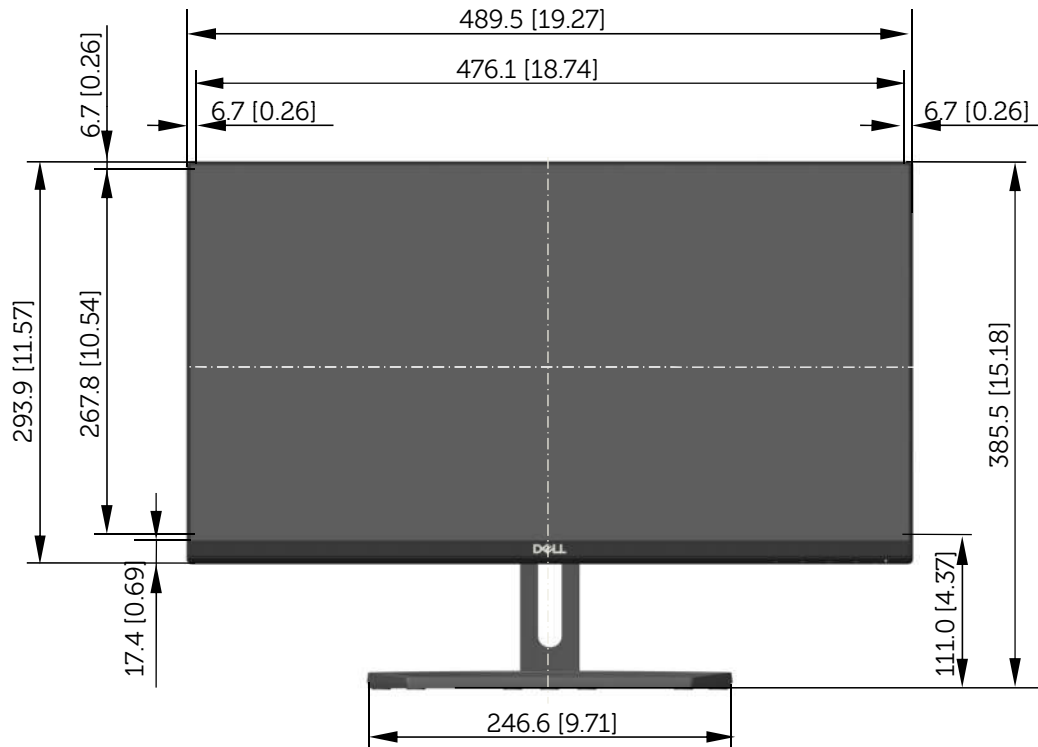

# S2218H / S2218M Outline Dimension

Unit: mm (inch)  
 Dimension: Nominal  
 Scale: Not to scale

Back view of Monitor without stand

# S2318H / S2318M Outline Dimension

Unit: mm (inch)  
 Dimension: Nominal  
 Scale: Not to scale

Back view of Monitor without stand